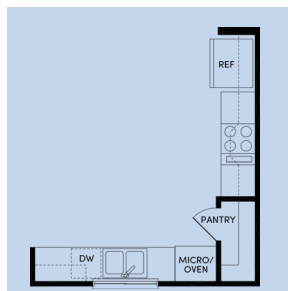

Brookfield Residential

Welcome to the Lindale.

Floor Plan Details

1,430 sq. ft. | 2 bedrooms | 2 baths | 2-car garage

Additional Options:

Shower Seat

Kitchen

Modern Farmhouse