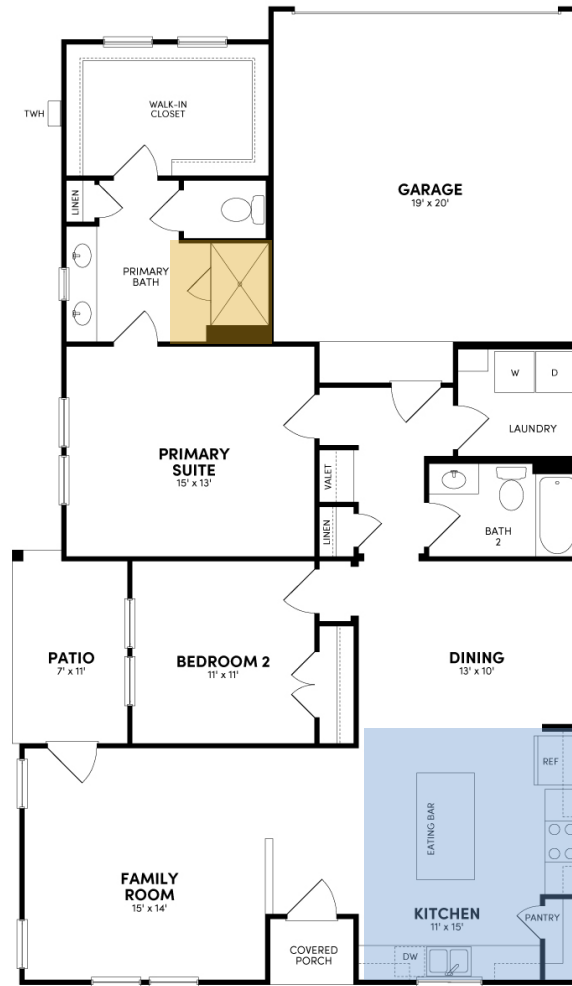

Brookfield Residential

Welcome to the Lindale.

Floor Plan Details

1,430 sq. ft. | 2 bedrooms | 2 baths | 2-car garage

Additional Options:

Shower Seat

Kitchen

Modern Farmhouse

Texas Hill Country

Traditional

BrookfieldTX.com | 512-928-4877

The total number, layout, design and location of homes; unit mix; and the location, design and layout of recreational facilities may be changed due to a number of circumstances, including governmental requirements and market demand. Dimensions are approximate in nature and are not intended for final reference. Brookfield Residential and its affiliates reserve the right to change homesites, floor plans and home prices and make modifications in materials and specifications at any time without prior notice. © 2023 Brookfield Residential Properties ULC. All rights reserved. REV. JULY 2023