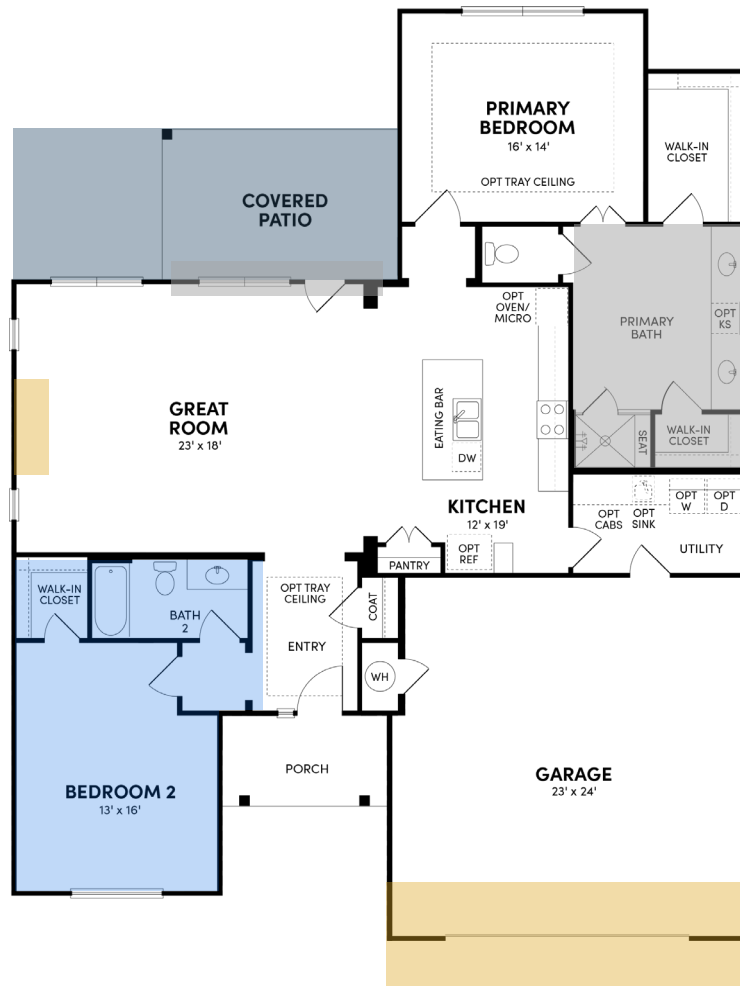

# Welcome to the Wheaton.

## Floor Plan Details

1,760 sq. ft. | 2 bedrooms | 2 baths | 2 car garage | 60 ft. lot size | plan #6037

### Primary Bath Options:

Luxury Primary Bath

Primary Bath w/ Tub