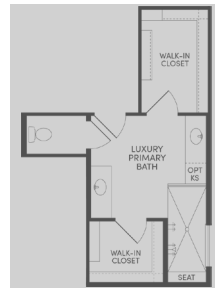

## Floor Plan Details

1,760 sq. ft. | 2 bedrooms | 2 baths | 2 car garage | 60 ft. lot size | plan #6037

### Primary Bath Options:

Luxury Primary Bath

Primary Bath w/ Tub