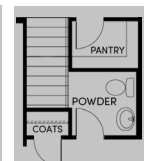

Brookfield Residential

Welcome to the Tulane.

Floor Plan Details

1,984 sq. ft. | 2 bedrooms | 2 baths | 2 car garage | den | 50 ft. lot size | plan #5047

Additional Options:

Ext. Garage

Ext. Covered Patio

Study

Sliding Glass Door

Fireplace

Powder Room

Bonus Room Options:

Primary Bath w/ tub

Stairs w/ Storage

Stairs w/ Powder

Bath 3