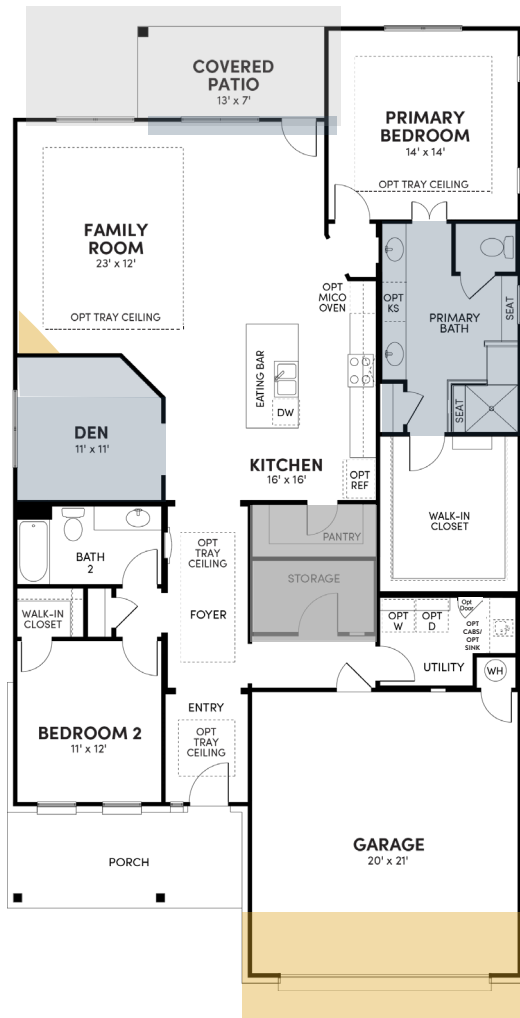

Brookfield Residential

Welcome to the Tulane.

Floor Plan Details

1,984 sq. ft. | 2 bedrooms | 2 baths | 2 car garage | den | 50 ft. lot size | plan #5047

Additional Options:

Ext. Garage

Ext. Covered Patio

Study

Sliding Glass Door

Fireplace

Powder Room

Bonus Room Options:

Primary Bath w/ tub

Stairs w/ Storage

Stairs w/ Powder

Bath 3