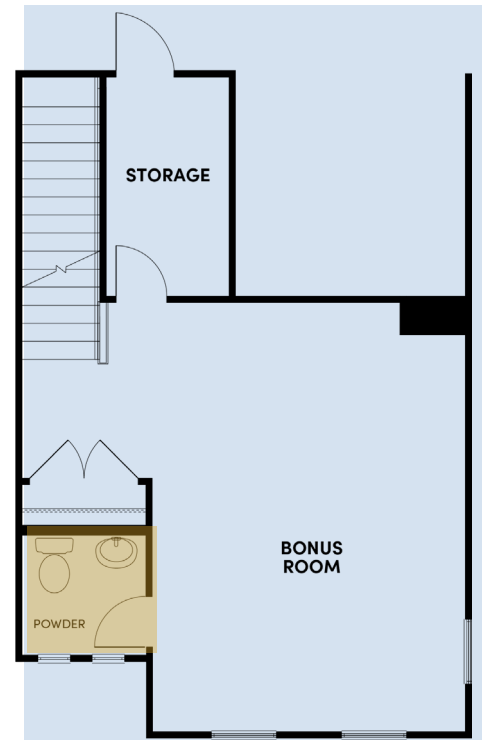

Brookfield Residential

Welcome to the Tulane.

Floor Plan Details

1,984 sq. ft. | 2 bedrooms | 2 baths | 2 car garage | den | 50 ft. lot size | plan #5047

Additional Options:

Ext. Garage

Ext. Covered Patio

Study

Sliding Glass Door

Fireplace

Powder Room

Bonus Room Options:

Primary Bath w/ tub

Stairs w/ Storage

Stairs w/ Powder

Bath 3