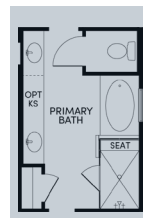

Brookfield Residential

Welcome to the Tulane.

Floor Plan Details

1,984 sq. ft. | 2 bedrooms | 2 baths | 2 car garage | den | 50 ft. lot size | plan #5047

Additional Options:

Ext. Garage

Ext. Covered Patio

Study

Sliding Glass Door

Fireplace

Powder Room

Bonus Room Options:

Primary Bath w/ tub

Stairs w/ Storage

Stairs w/ Powder

Bath 3