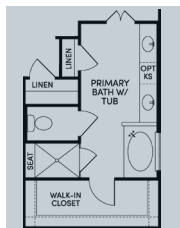

Brookfield Residential

Welcome to the Trinity.

Floor Plan Details

2,243 sq. ft. | 2 bedrooms | 2.5 baths | 2 car garage | den | 60 ft. lot size | plan #6047

Study

Covered Patio

Additional Options:

Ext. Covered Patio

Bedroom 3

Primary Bath

Guest Suite

4' Extension

Sliding Door

Fireplace

Texas Hill Country

Santa Barbara