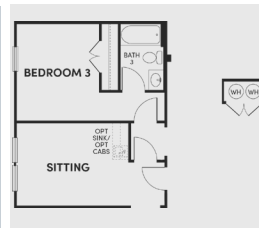

Brookfield Residential

Welcome to the Trinity.

Floor Plan Details

2,243 sq. ft. | 2 bedrooms | 2.5 baths | 2 car garage | den | 60 ft. lot size | plan #6047

Study

Covered Patio

Additional Options:

Ext. Covered Patio

Bedroom 3

Primary Bath

Guest Suite

4' Extension

Sliding Door

Fireplace

Texas Hill Country

Santa Barbara