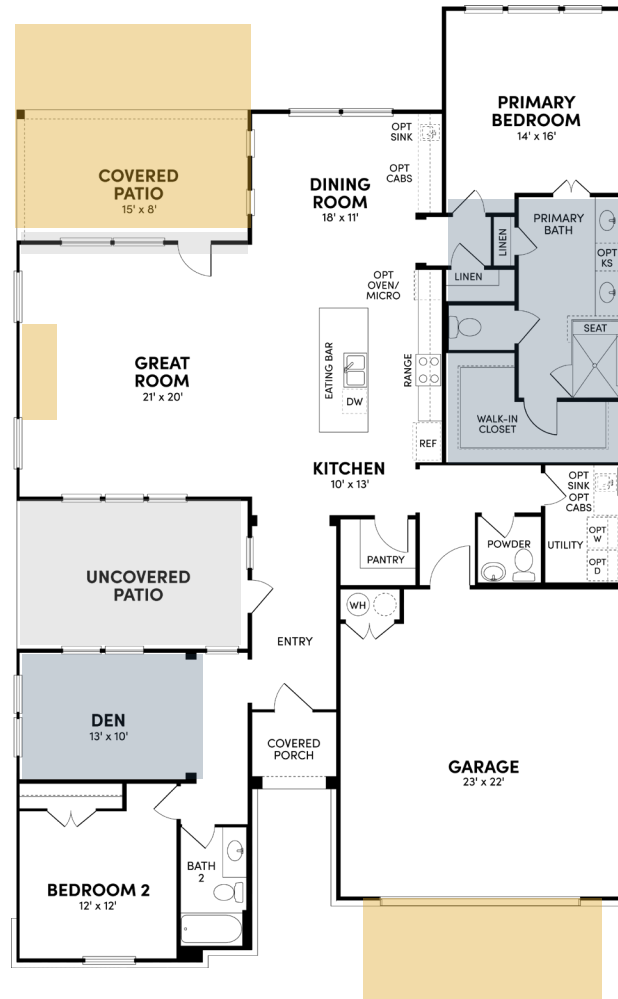

Brookfield Residential

Welcome to the Trinity.

Floor Plan Details

2,243 sq. ft. | 2 bedrooms | 2.5 baths | 2 car garage | den | 60 ft. lot size | plan #6047

Study

Covered Patio

Additional Options:

Ext. Covered Patio

Bedroom 3

Primary Bath

Guest Suite

4' Extension

Sliding Door

Fireplace

Texas Hill Country

Santa Barbara

Modern Farmhouse

Traditional