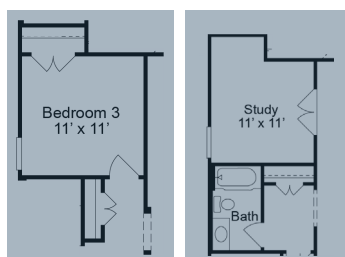

Brookfield Residential

Welcome to the Goodwin.

Floor Plan Details

1,874 sq.ft. | 2 bedrooms | 2 baths | 2 car garage | den | 50 ft. lot size | plan #5040

Flex Room Options:

Bedroom 3

Study

Additional Options: