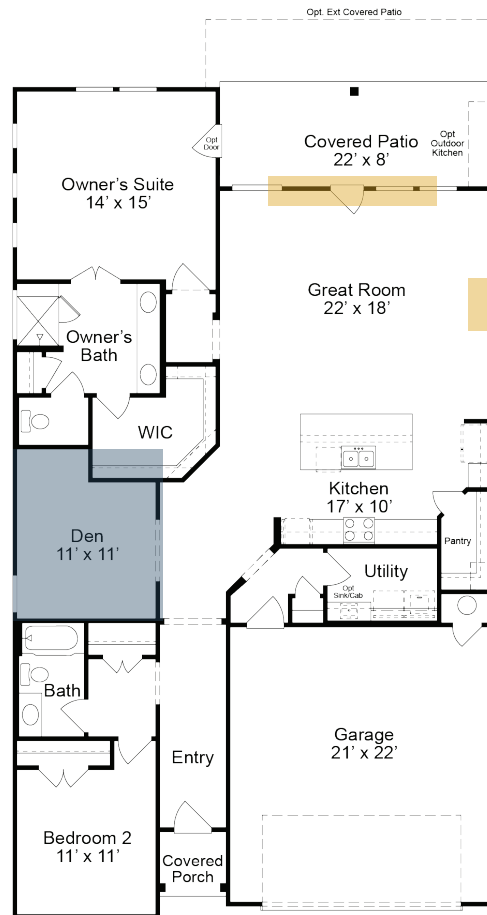

Brookfield Residential

Welcome to the Goodwin.

Floor Plan Details

1,874 sq.ft. | 2 bedrooms | 2 baths | 2 car garage | den | 50 ft. lot size | plan #5040

Flex Room Options:

Bedroom 3

Study

Additional Options:

Sliding Door

Fireplace

Santa Barbara

Modern Farmhouse

Texas Traditional

Texas Hill Country