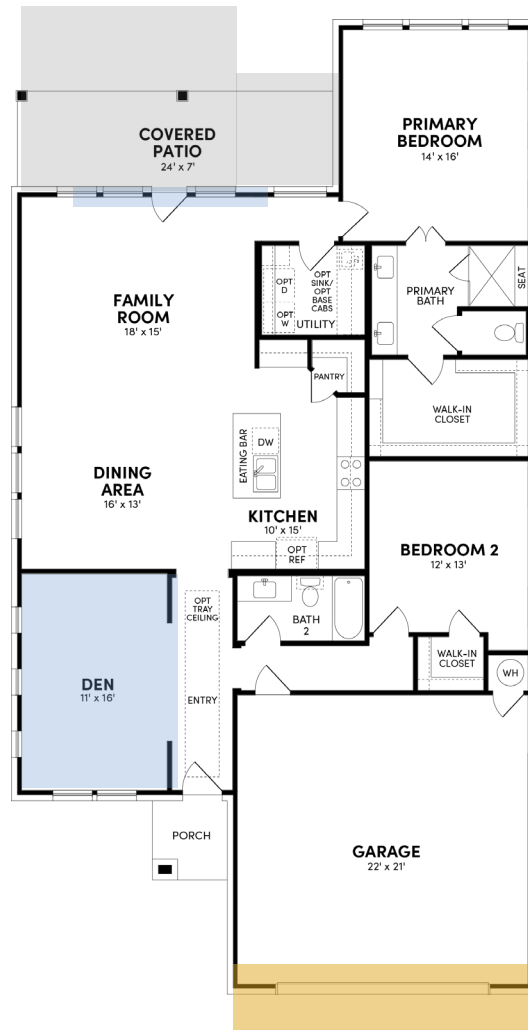

Brookfield Residential

Welcome to the Emory.

Floor Plan Details

1,797 sq. ft. | 2 bedrooms | 2 baths | Den | 2 car-garage | 50 ft. lot size | Plan #5030

Additional Options:

Bedroom 3

Study

Slider

Extended Covered Patio

Extended Garage

Texas Hill Country

Santa Barbara

Modern Farmhouse

Modern Prairie

Traditional