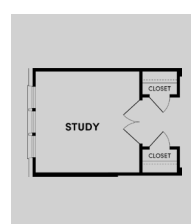

## Floor Plan Details

2,109 sq. ft. | 2 bedrooms | 2 baths | Den | 2 car-garage | 60 ft. lot size | Plan #6040

## Additional Options:

Extended Covered Patio

Texas Basement

Fireplace

Bedroom 3

Study

Extended Garage

Sliding Glass Door