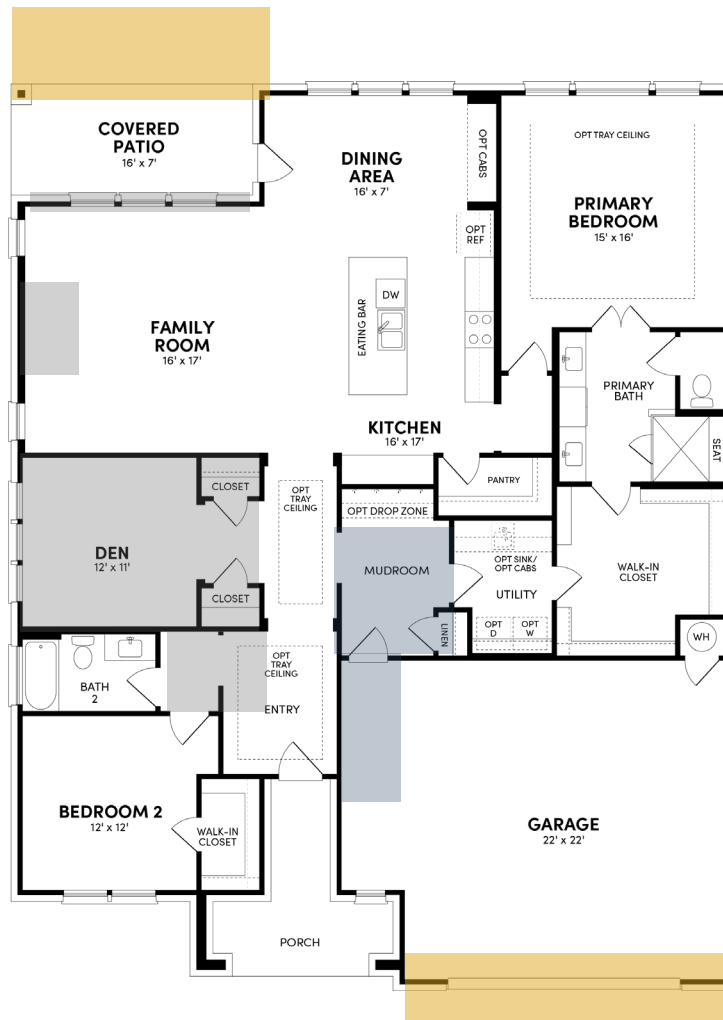

# Welcome to the Auburn.

## Floor Plan Details

2,109 sq. ft. | 2 bedrooms | 2 baths | Den | 2 car-garage | 60 ft. lot size | Plan #6040

## Additional Options:

Extended Covered Patio

Texas Basement

Fireplace

Bedroom 3

Study

Extended Garage

Sliding Glass Door

**Texas Hill Country**

**Santa Barbara**

**Modern Farmhouse**

**Modern Prairie**

**Traditional**