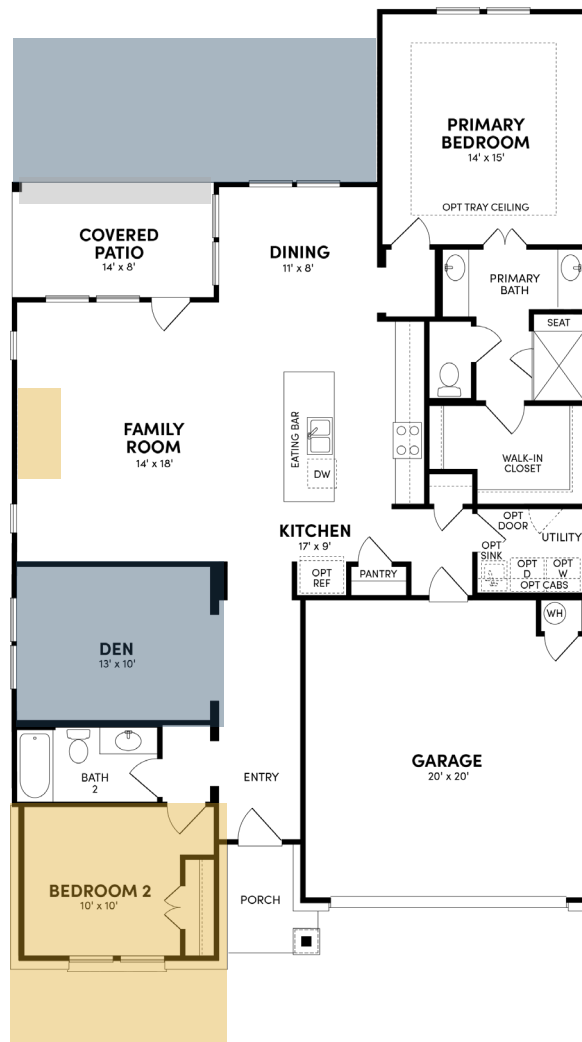

Brookfield Residential

Welcome to the Albany.

Floor Plan Details

1,608 sq. ft. | 2 bedrooms | 2 baths | 2 car garage | den | 50 ft. lot size | plan #5028

Additional Options:

Ext. Covered Patio

Golf Cart Garage

Sliding Door

Fireplace

Flex Room Options:

Bedroom 3

Study

Texas Hill Country

Santa Barbara

Modern Farmhouse

Traditional