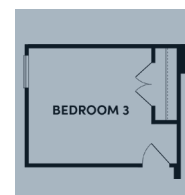

Brookfield Residential

Welcome to the Albany.

Floor Plan Details

1,608 sq. ft. | 2 bedrooms | 2 baths | 2 car garage | den | 50 ft. lot size | plan #5028

Additional Options:

Ext. Covered Patio

Golf Cart Garage

Sliding Door

Fireplace

Flex Room Options:

Bedroom 3

Study

Texas Hill Country

Santa Barbara

Modern Farmhouse