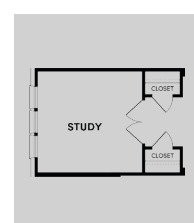

Brookfield Residential

Welcome to the Auburn.

Floor Plan Details

2,109 sq. ft. | 2 bedrooms | 2 baths | Den | 2-car garage | 60 ft. lot size | Plan #6040

Extended Garage

Sliding Glass Door

Additional Options:

Extended Covered Patio

Powder Room

Fireplace

Bedroom 3

Study

Primary Bath w/ freestanding tub

Texas Hill Country

Santa Barbara