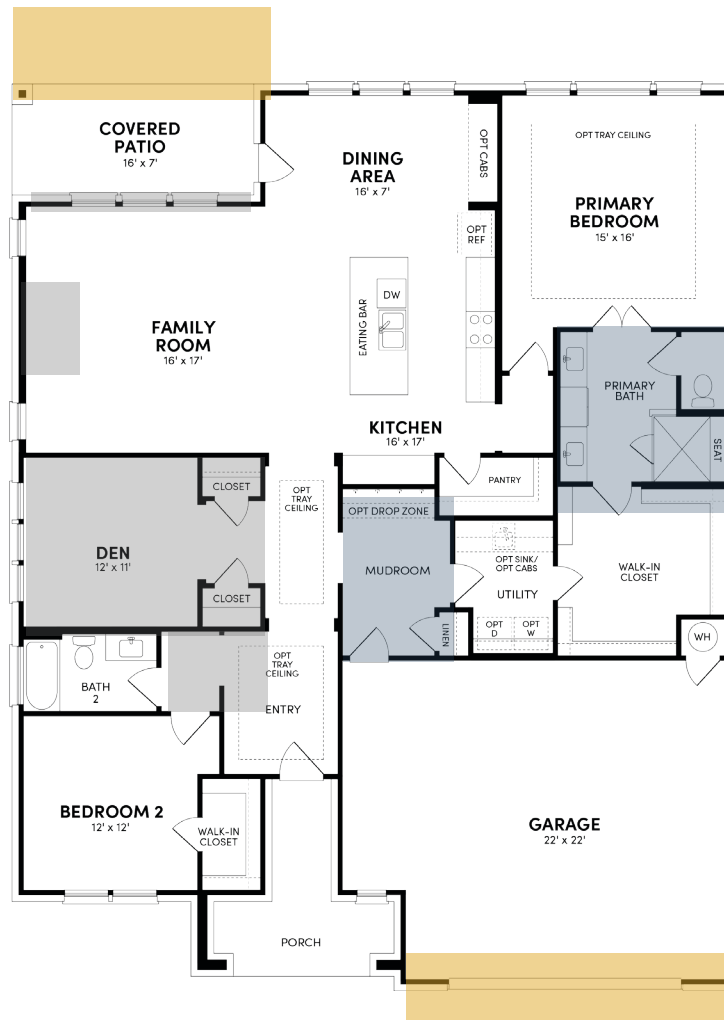

Brookfield Residential

Welcome to the Auburn.

Floor Plan Details

2,109 sq. ft. | 2 bedrooms | 2 baths | Den | 2-car garage | 60 ft. lot size | Plan #6040

Extended Garage

Sliding Glass Door

Additional Options:

Extended Covered Patio

Powder Room

Fireplace

Bedroom 3

Study

Primary Bath w/ freestanding tub

Texas Hill Country

Santa Barbara

Modern Farmhouse

Modern Prairie

Traditional