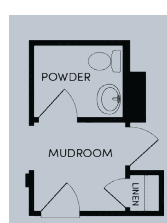

Brookfield Residential

Welcome to the Auburn.

Floor Plan Details

2,109 sq. ft. | 2 bedrooms | 2 baths | Den | 2-car garage | 60 ft. lot size | Plan #6040

Extended Garage

Sliding Glass Door

Additional Options:

Extended Covered Patio

Powder Room

Fireplace

Bedroom 3

Study

Primary Bath w/ freestanding tub

Texas Hill Country

Santa Barbara