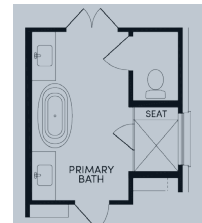

Brookfield Residential

Welcome to the Auburn.

Floor Plan Details

2,109 sq. ft. | 2 bedrooms | 2 baths | Den | 2-car garage | 60 ft. lot size | Plan #6040

Extended Garage

Sliding Glass Door

Additional Options:

Extended Covered Patio

Powder Room

Fireplace

Bedroom 3

Study

Primary Bath w/ freestanding tub

Texas Hill Country

Santa Barbara