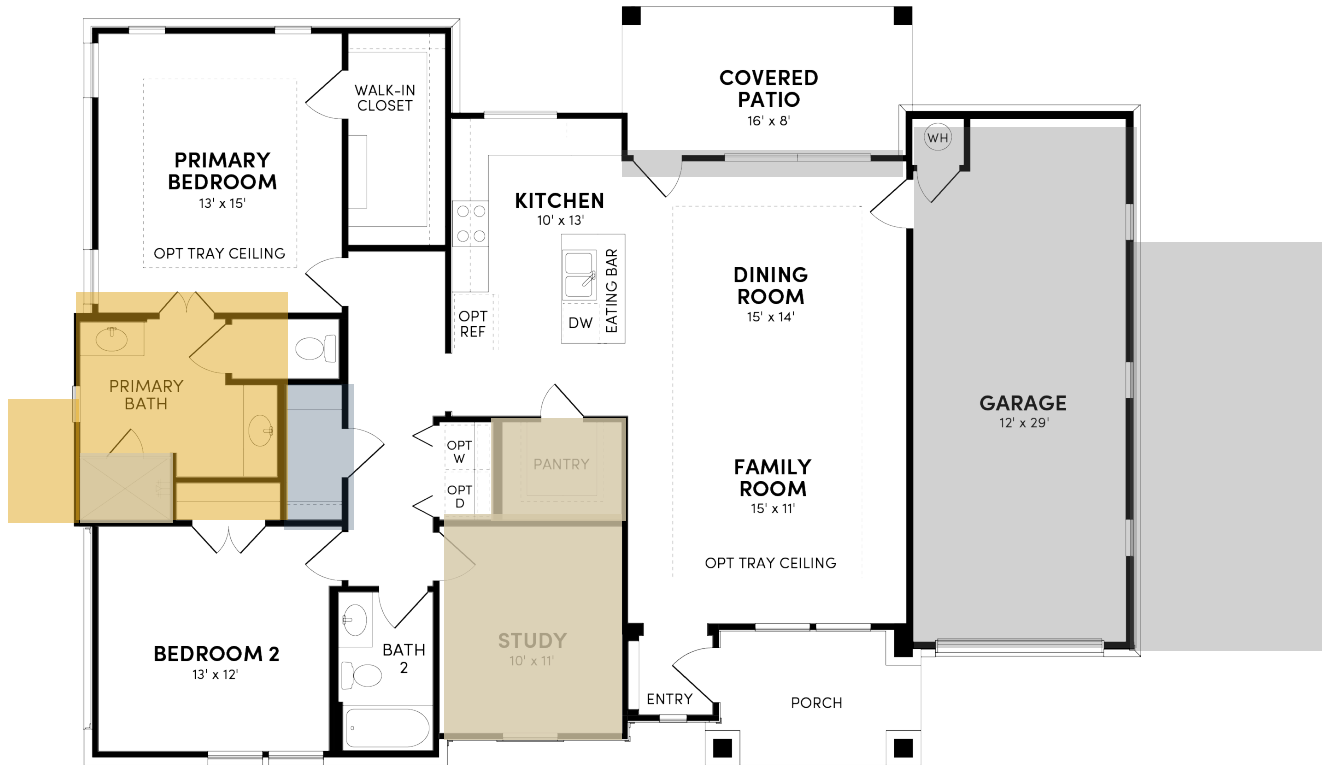

Brookfield Residential

Welcome to the Spieth.

Floor Plan Details

1,594 sq. ft. | 2-3 bedroom | 2-2.5 bath | Study | 1-2 car-garage

Additional Options:

Sliding Glass Door

Primary Bath

2-Car Garage Front Entry

2-Car Garage Side Load

Primary Shower Seat

Powder Room

Bedroom 3

Texas Hill Country

Modern Prairie

BrookfieldTX.com | 512-928-4877

The total number, layout, design and location of homes; unit mix; and the location, design and layout of recreational facilities may be changed due to a number of circumstances, including governmental requirements and market demand. Dimensions are approximate in nature and are not intended for final reference. Brookfield Residential and its affiliates reserve the right to change homesites, floor plans and home prices and make modifications in materials and specifications at any time without prior notice. © 2023 Brookfield Residential Properties ULC. All rights reserved. REV. JAN. 2024