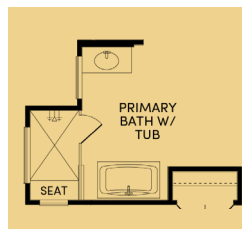

Brookfield Residential

Welcome to the Spieth.

Floor Plan Details

1,594 sq. ft. | 2-3 bedroom | 2-2.5 bath | Study | 1-2 car-garage

Additional Options:

Sliding Glass Door

Primary Bath

2-Car Garage Front Entry

2-Car Garage Side Load

Primary Shower Seat

Powder Room

Bedroom 3

Texas Hill Country

Modern Prairie

BrookfieldTX.com | 512-928-4877

The total number, layout, design and location of homes; unit mix; and the location, design and layout of recreational facilities may be changed due to a number of circumstances, including governmental requirements and market demand. Dimensions are approximate in nature and are not intended for final reference. Brookfield Residential and its affiliates reserve the right to change homesites, floor plans and home prices and make modifications in materials and specifications at any time without prior notice. © 2023 Brookfield Residential Properties ULC. All rights reserved. REV. JAN. 2024